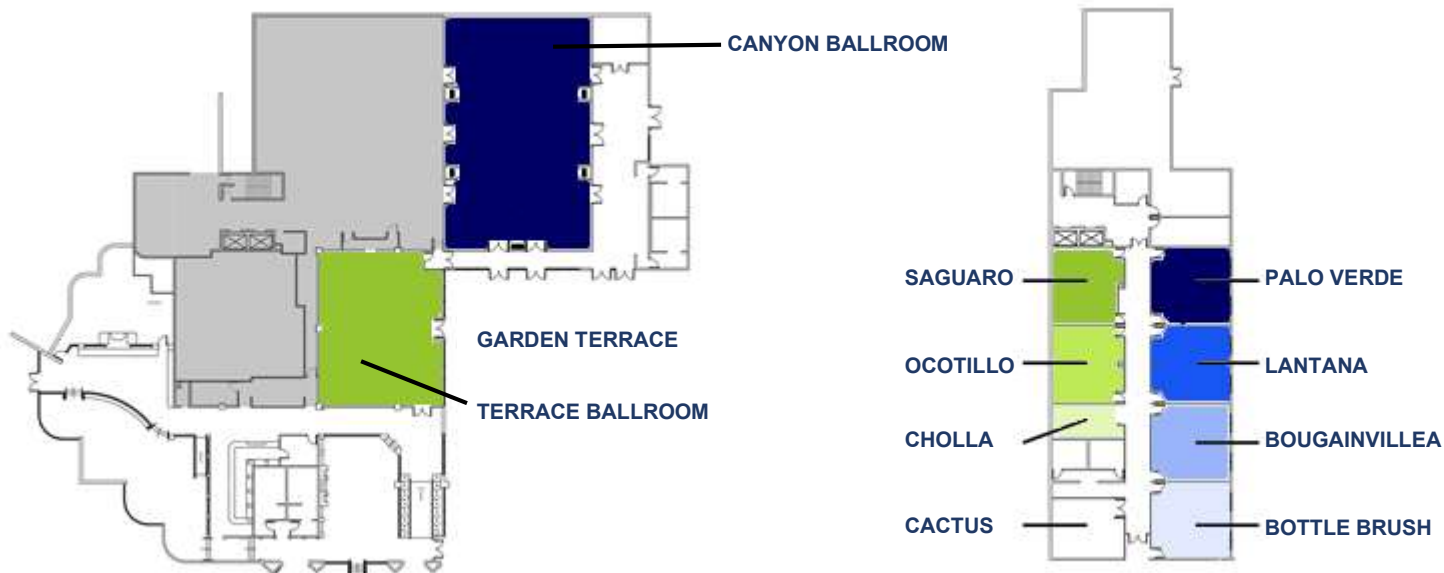

Barry Patterson  
Sr Sales and Catering Manager  
602-331-9824  
[Barry.patterson@Hilton.com](mailto:Barry.patterson@Hilton.com)

Book for Reel Savings:

NAME OF ROOM	DIMENSIONS	SQ. FT.	HEIGHT	THEATER	CLASSROOM	U-SHAPE	BOARDROOM	ROUNDS	RECEPTION
Canyon ballroom	80x50	4000	12	380	200	-	-	300	400
Canyon 1	27x50	1350	12	120	48	40	48	80	120
Canyon 2	27x50	1350	12	120	48	40	48	80	120
Canyon 1 & 2	54x100	2700	12	200	112	52	40	160	240
Canyon 3 & 4	26x50	1300	12	120	48	40	48	80	120
Canyon 3 or 4	-	650	12	50	20	20	24	40	60
Terrace Ballroom	53x44	2332	10	150	80	42	50	150	200
Garden Terrace (outdoor space)	-	-	-	-	-	-	-	-	-
Executive Boardroom	-	-	-	-	-	-	10	N/A	-
<b>SECOND FLOOR</b>									
Saguaro	26x22	572	8.8	50	30	22	24	40	40
Ocotillo	26x22	572	8.8	50	30	22	24	40	40
Cholla	12x22	264	8.8	-	-	-	12	-	-
Cactus	28x23	440	8.8	40	18	15	15	20	30
Palo Verde	26x17	442	8.8	50	24	15	20	30	40
Lantana	26x17	442	8.8	50	24	15	20	30	40
Bougainvillea	26x17	442	8.8	50	24	15	20	30	40
Bottle brush	26x17	442	8.8	50	24	15	20	30	40