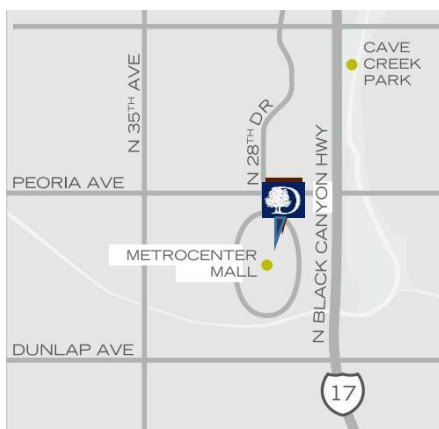

DOUBLETREE BY HILTON PHOENIX NORTH
10220 N. Metro Pkwy East, Phoenix, AZ 85051 | 602-997-5900
phxnt_ds@hilton.com | www.phoenixnorth.doubletreebyhilton.com